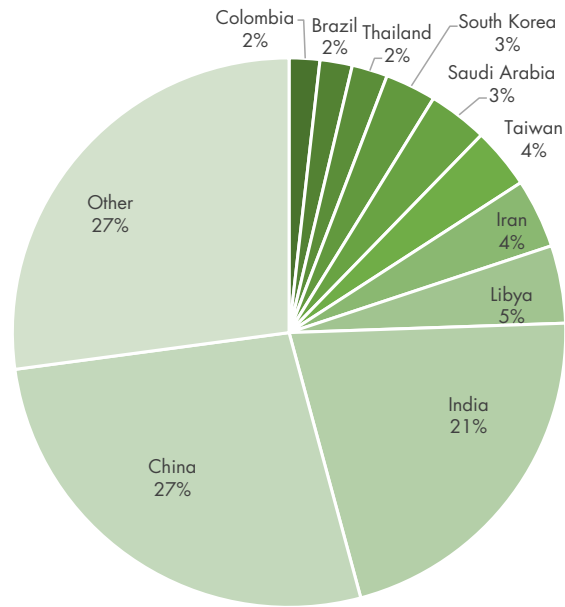

International Student Enrollment

2017-2018

INTERNATIONAL PROGRAMS
COLORADO STATE UNIVERSITY

INTERNATIONAL ENROLLMENT

INTERNATIONAL STUDENTS COMPRISE:

4%

OF UNDERGRADUATE
STUDENTS AT CSU

26%

OF GRADUATE STUDENTS
AT CSU

TOP GRADUATE COUNTRIES

Colombia	18
Brazil	19
Thailand	21
South Korea	30
Saudi Arabia	35
Taiwan	36
Iran	41
Libya	46
India	215
China	272
Other	273
TOTAL GR	1006

TOP UNDERGRADUATE COUNTRIES