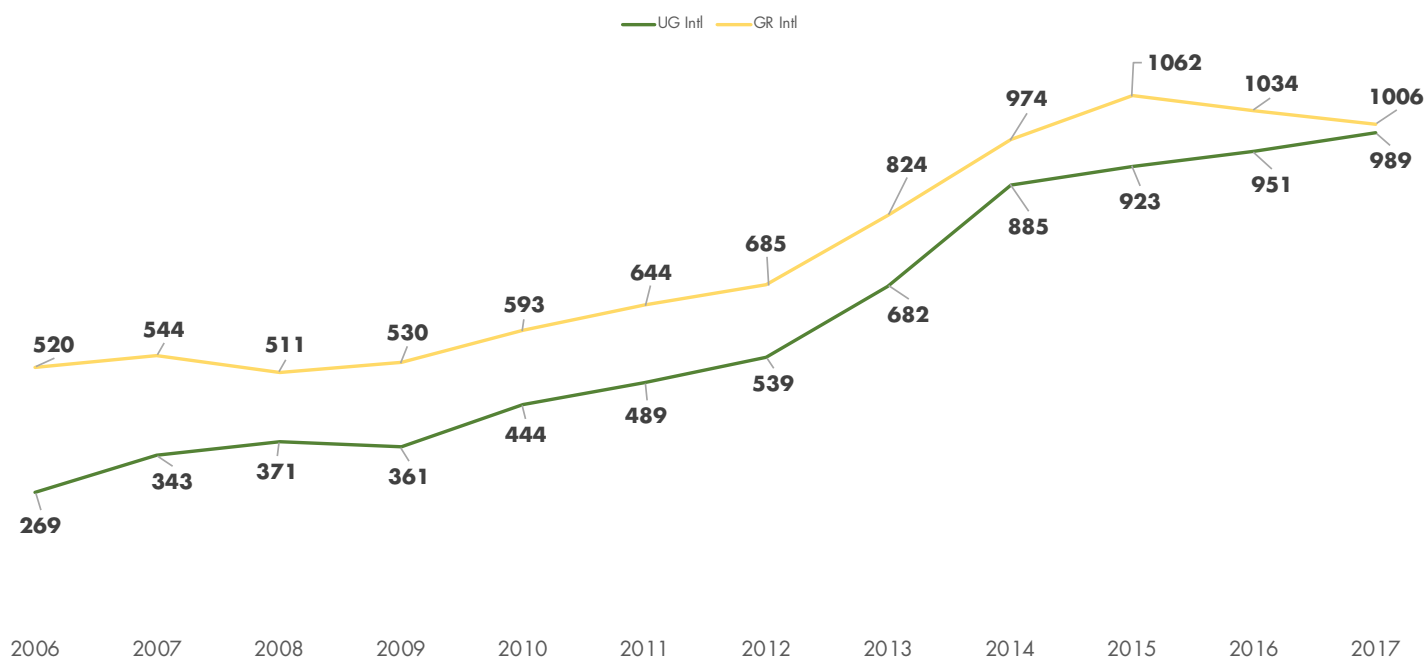

International Student Enrollment

2017-2018

INTERNATIONAL PROGRAMS
COLORADO STATE UNIVERSITY

INTERNATIONAL ENROLLMENT

INTERNATIONAL STUDENTS COMPRISE:

4%

OF UNDERGRADUATE
STUDENTS AT CSU

26%

OF GRADUATE STUDENTS
AT CSU

TOP GRADUATE COUNTRIES

Colombia	18
Brazil	19
Thailand	21
South Korea	30
Saudi Arabia	35
Taiwan	36
Iran	41
Libya	46
India	215
China	272
Other	273
TOTAL GR	1006

TOP UNDERGRADUATE COUNTRIES