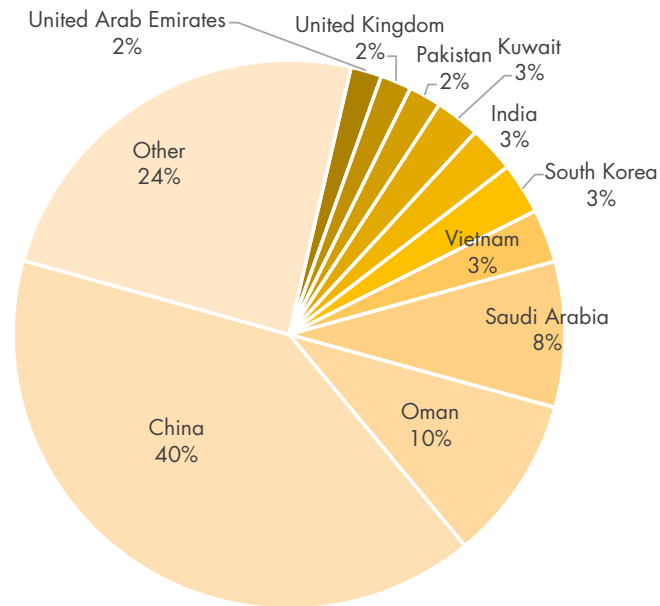

Majors in Each College